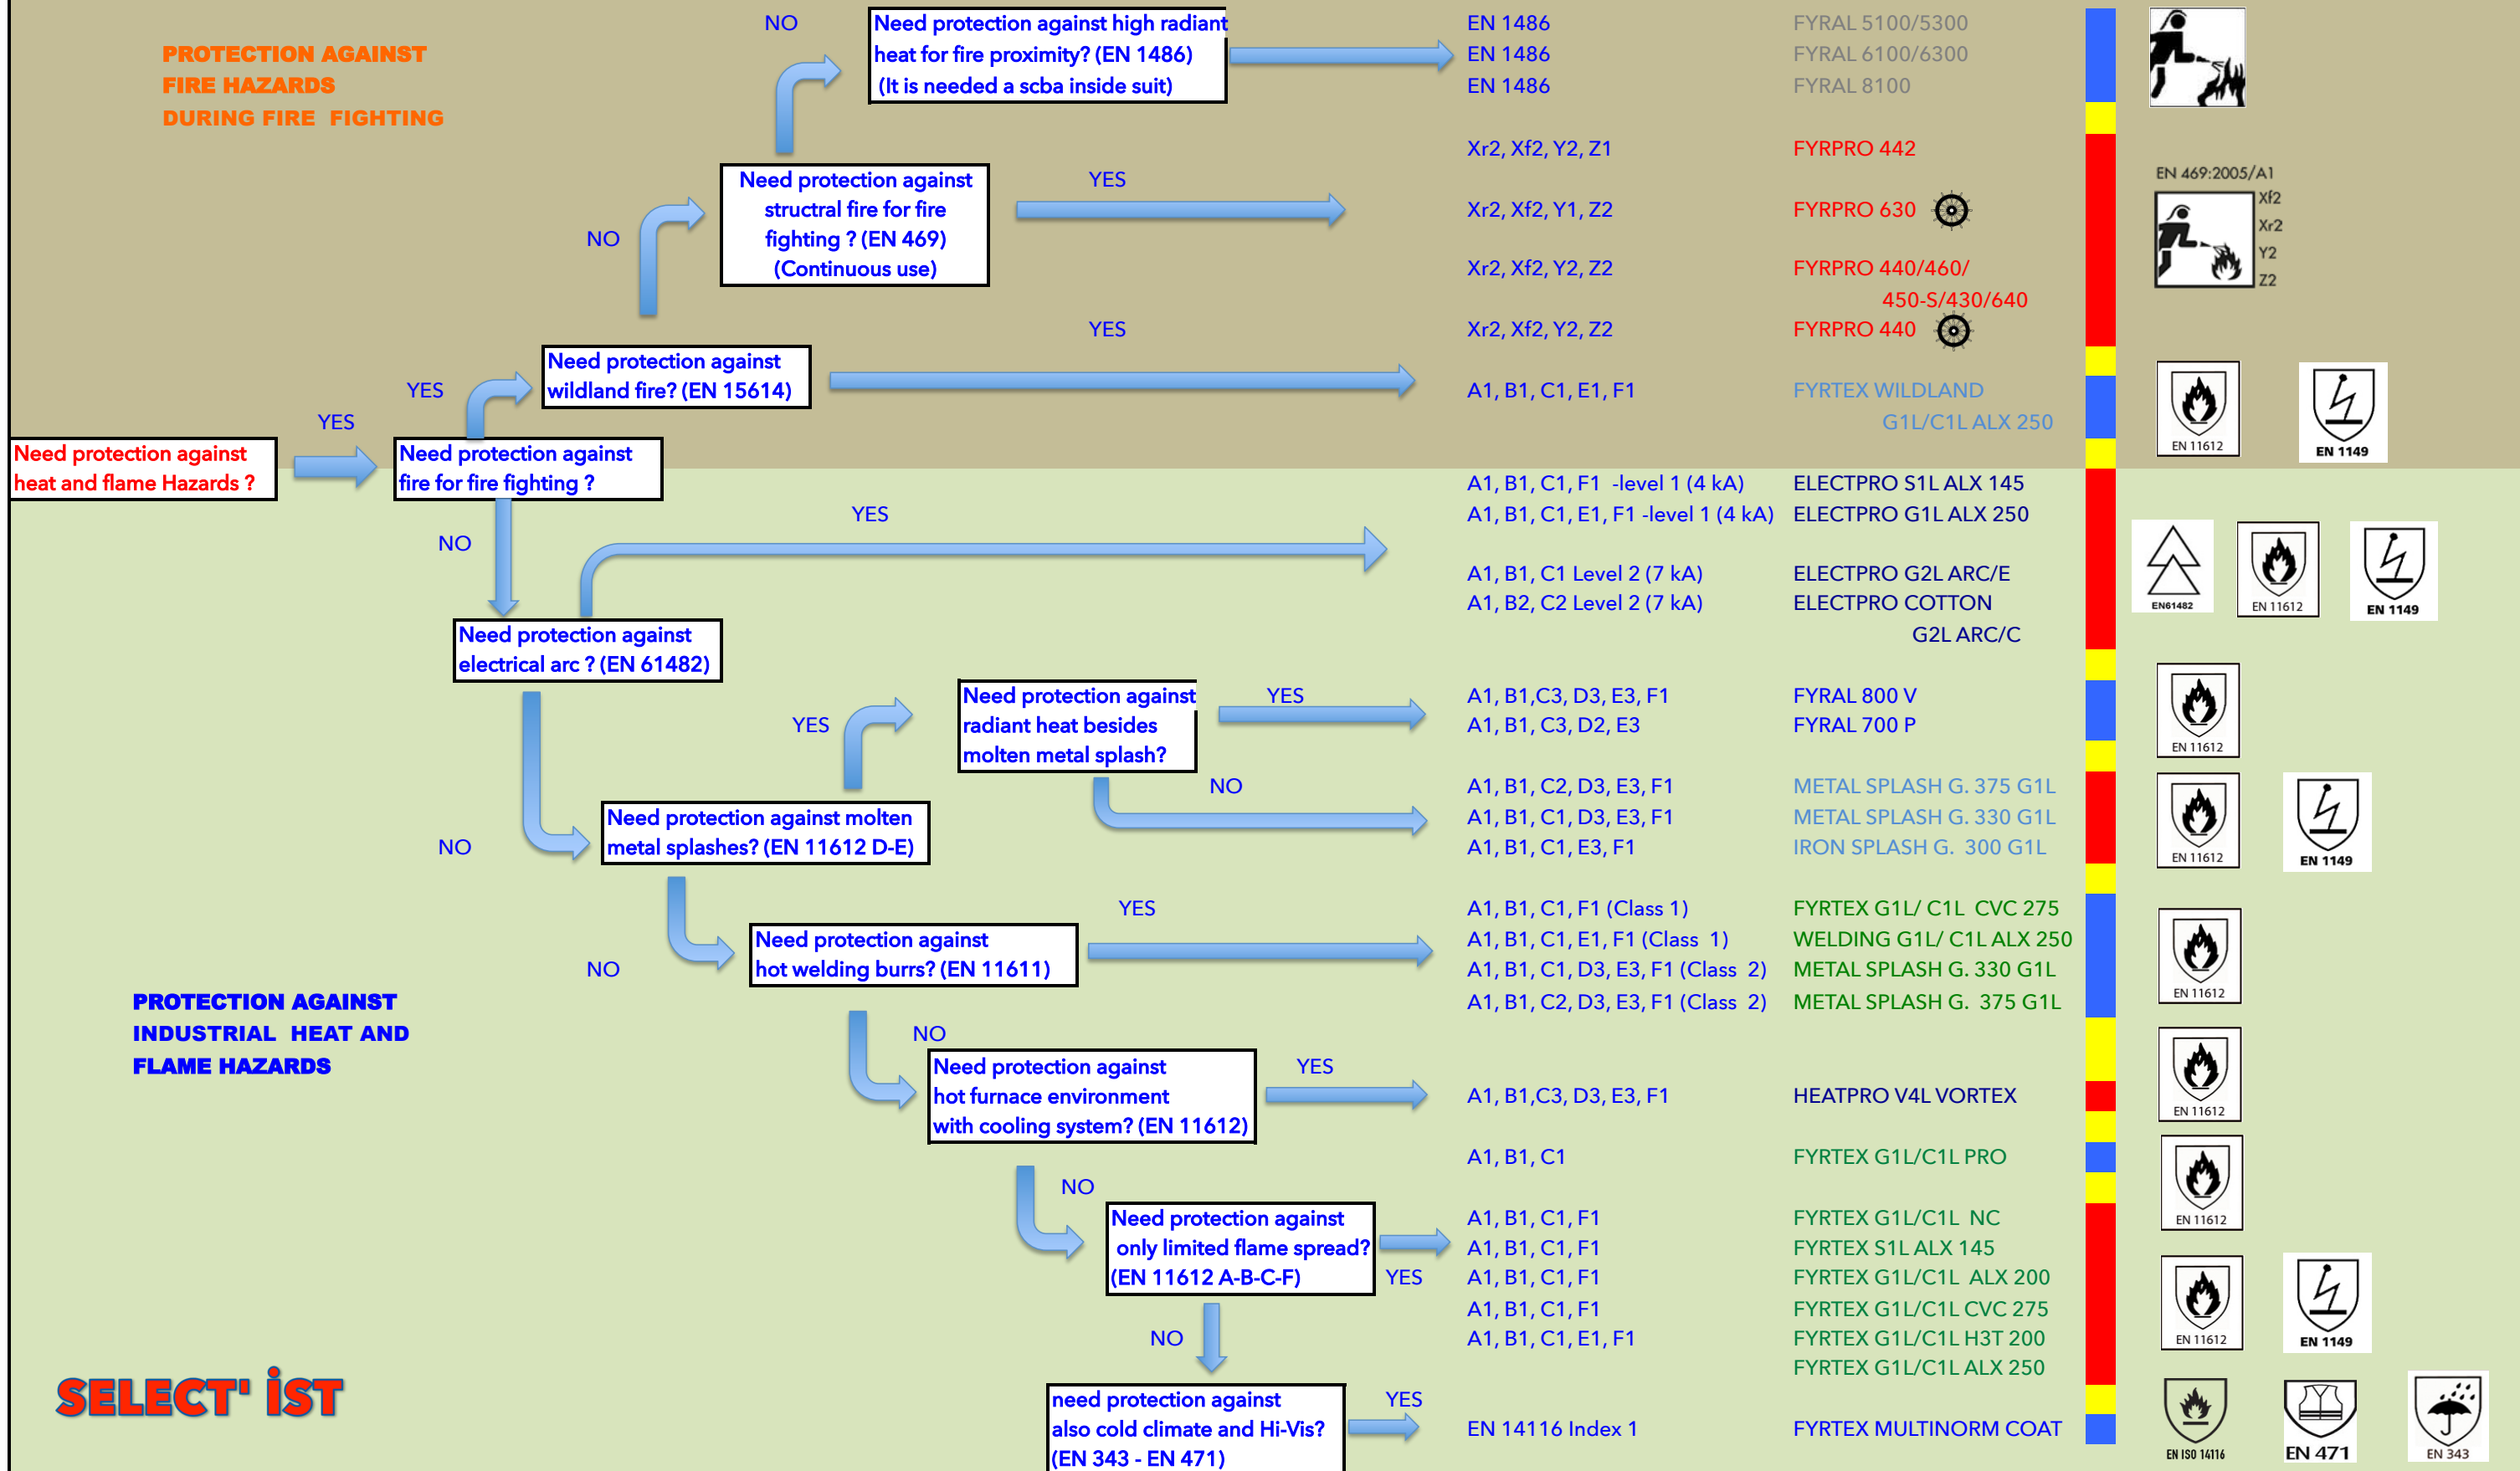

# SELECT' IST HEAT AND FLAME PROTECTIVE GARMENT SELECTION GUIDE

## PROTECTION AGAINST FIRE HAZARDS DURING FIRE FIGHTING

**SELECT' IST**