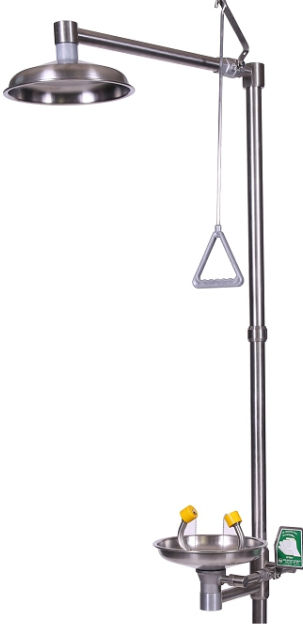

## Combined Unit, ISTEK Type ESW, Wall Type

**Product Code: 15034000-15034500**

P/No: 15034000 (Stainless Steel)P/No: 15034500 (Galvanized and Painted)

CE Mark

ANSI / ISEA Z358.1-2014

ANSI / ISEA Z358.1-2014  
(Plumbing)