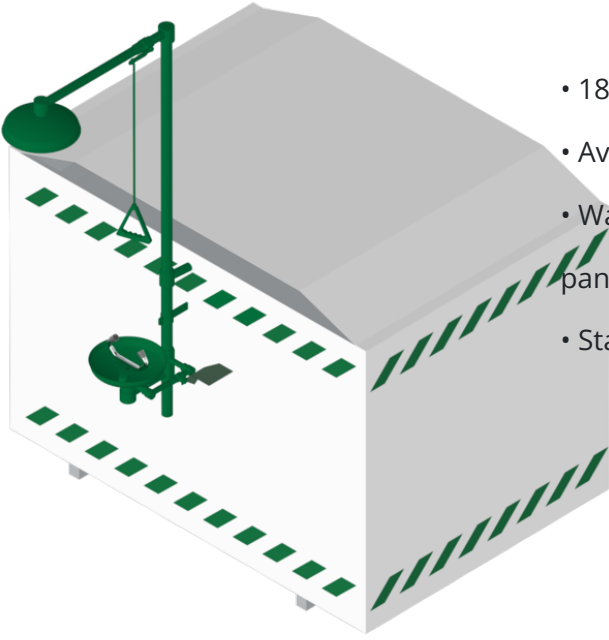

1800 L Self-Contained Semi-Portable Tank Shower, ISTECS® Type ESW-SHT

Product Code: 15034500-SHT

- 1800L polyurethane insulated water tank
- Available with only Drench shower or Eye Wash
- Water tank and hydrophore pump are encased in GRP side panels.
- Stainless steel or galvanized steel frame and shower options.

Teknik Bilgiler

The unit can be fitted with a chiller water cooling unit and/or immersion heater to prevent extreme water temperatures in hot or cold climates.

The unit can be configured according to the requirements with the optional accessories which are available in the related tab.